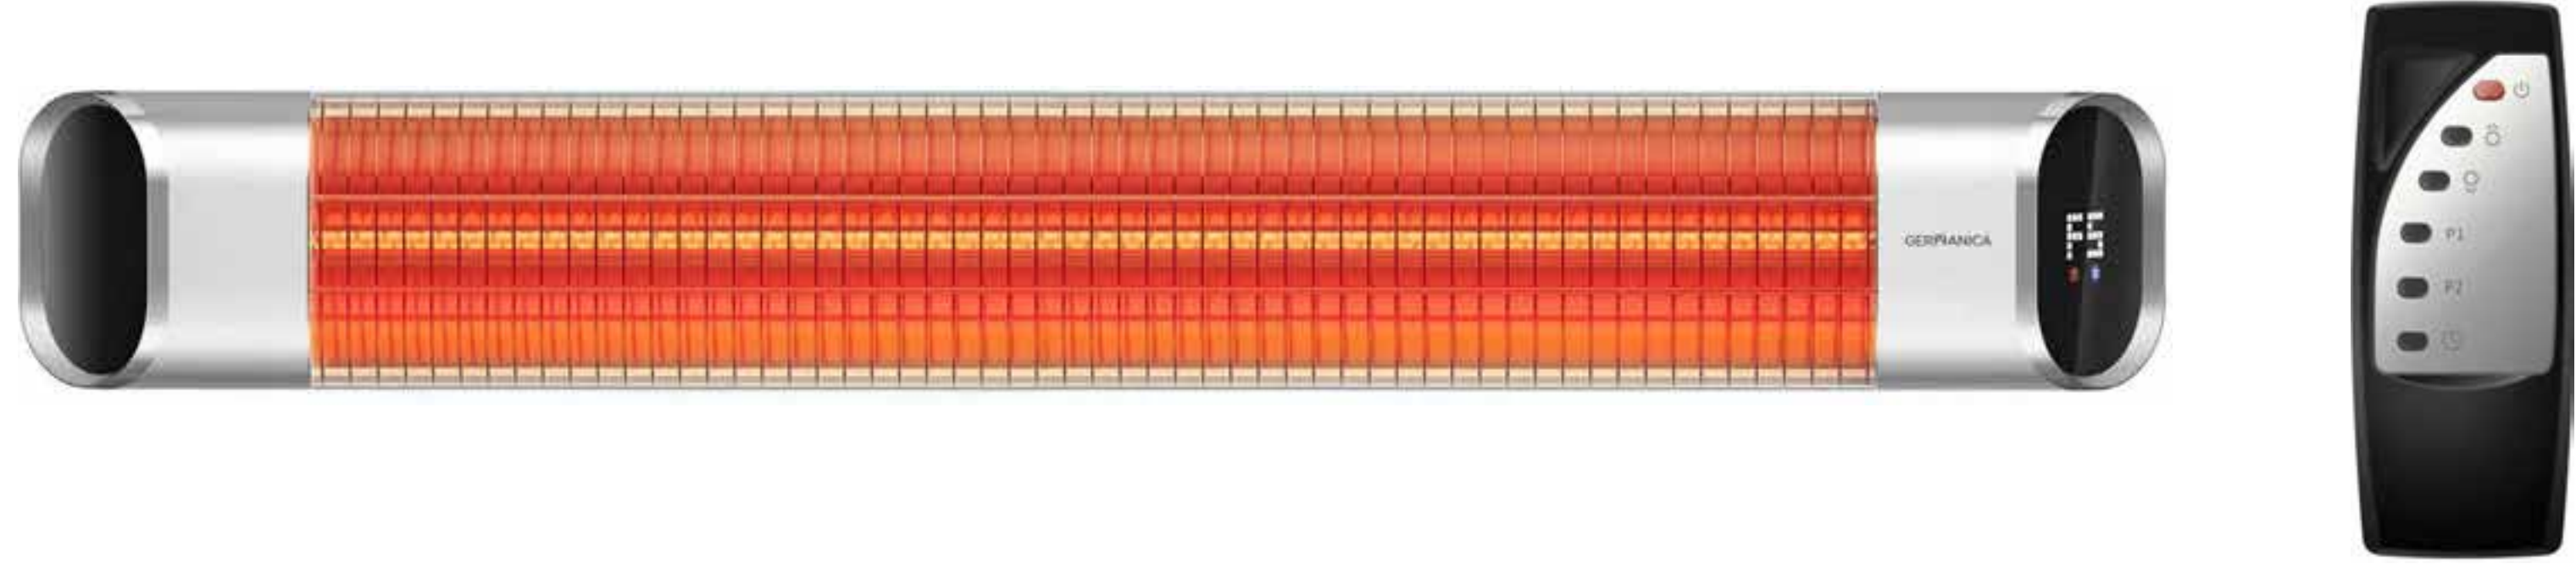

2000W CARBON FIBRE WALL HEATER

GICH2000IPX

FEATURES

- 2 POWER SETTINGS
- 24 HOUR TIMER LED DISPLAY
- IP65 WATER RESISTANT
- REMOTE CONTROL