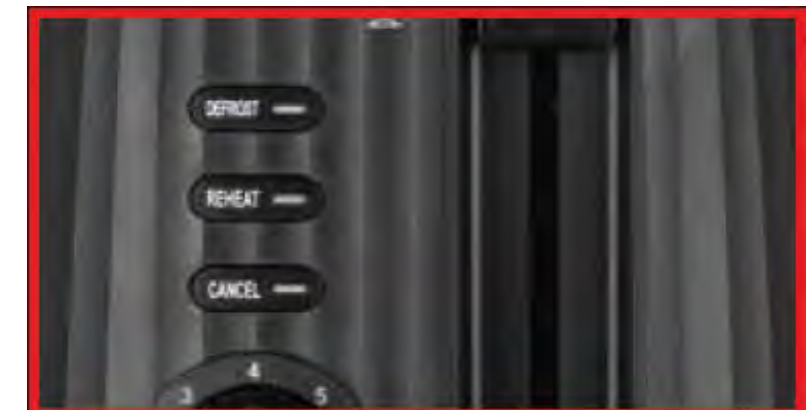

Removable Crumb Tray

Extra Wide Slots

GERPLANICA

2 SLICE TOASTER

DEFROST/REHEAT/CANCEL

CRUMB TRAY

DESIGNER KETTLE

GRK-2200