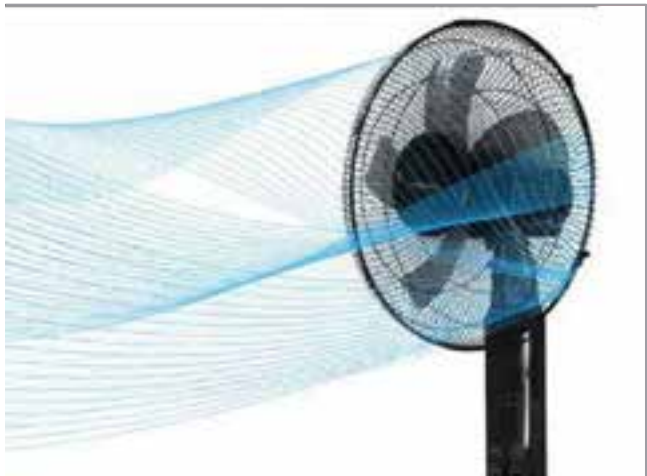

GERANICA

3 SPEED SETTINGS