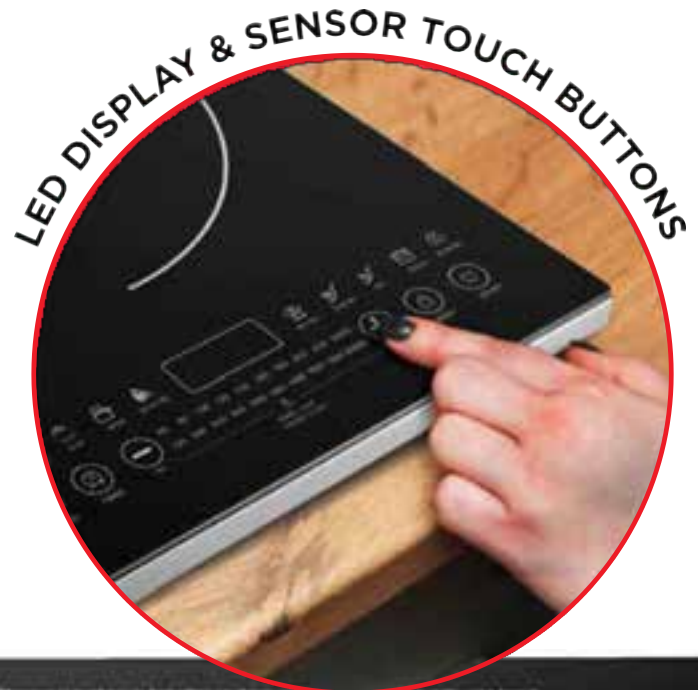

INDUCTION COOKER

GRIC2000W

FEATURES

- 11 COOKING FUNCTION
- 2000W ELECTRIC POWER
- UP TO 26CM DIAMETER COOKING PLATE 180
- MINUTE TIMER
- 10 TEMPERATURE SETTINGS
- SENSOR TOUCH BUTTONS FAST
- HEATING HOTPLATE SAFETY-LOCK
- SETTING OVERHEAT PROTECTION
- EASY TO CLEAN
- DIMS: 280 (W) X 350 (D) X 65 (H) MM