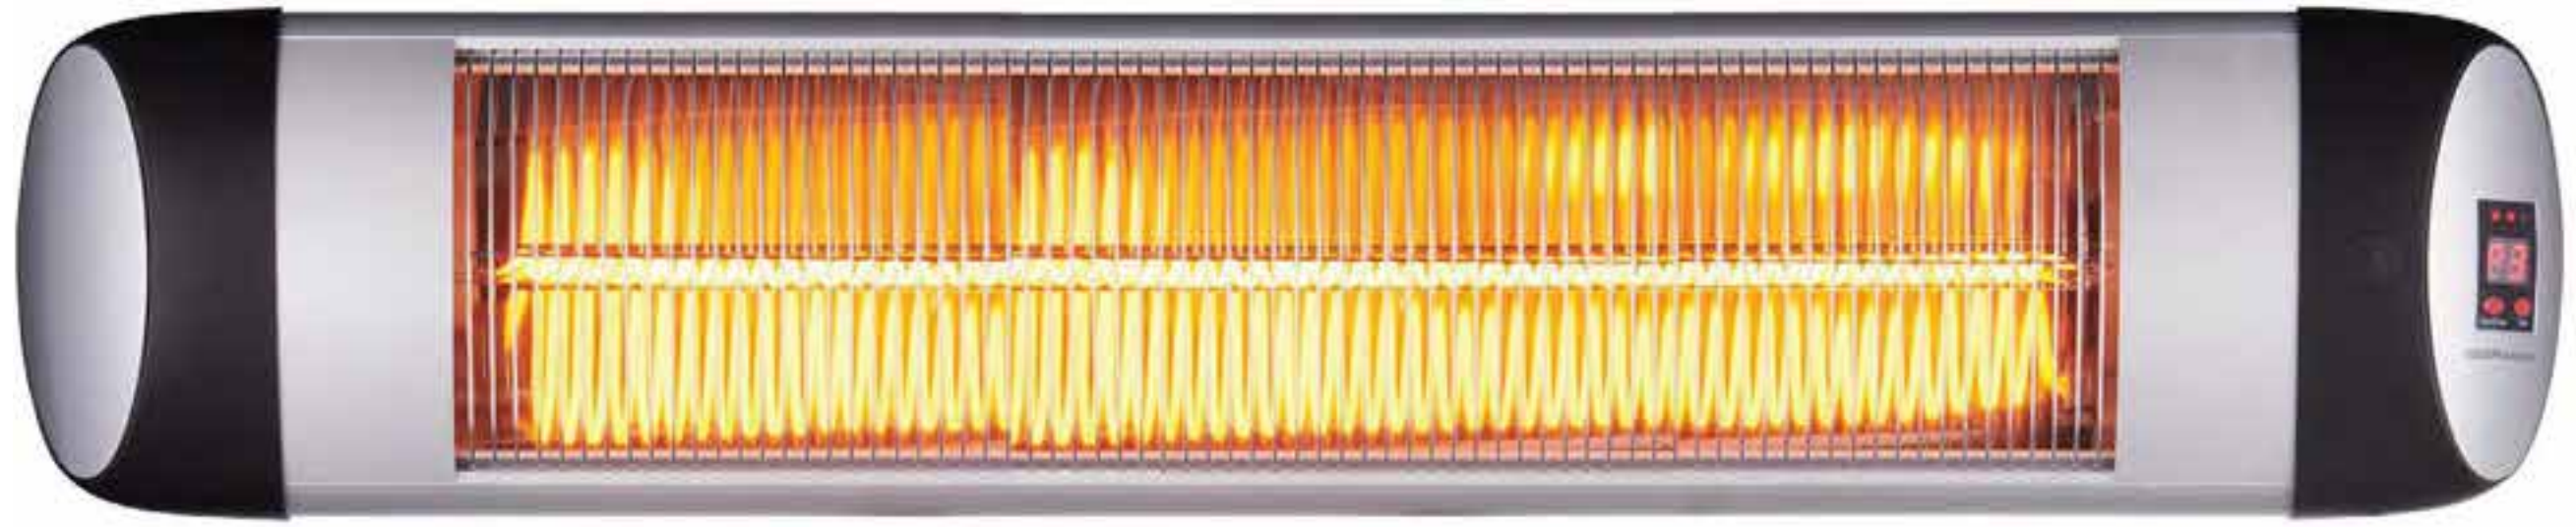

GHO2000CWB

FEATURES

- 3 POWER SETTINGS
- 24 HOUR TIMER LED DISPLAY
- IP34 WATER RESISTANT RAPID HEATING REMOTE CONTROL

PERFECT FOR ANY OUTDOOR AREAS

INCLUDES WALL BRACKET KIT

2000W CARBON FIBRE WALL HEATER