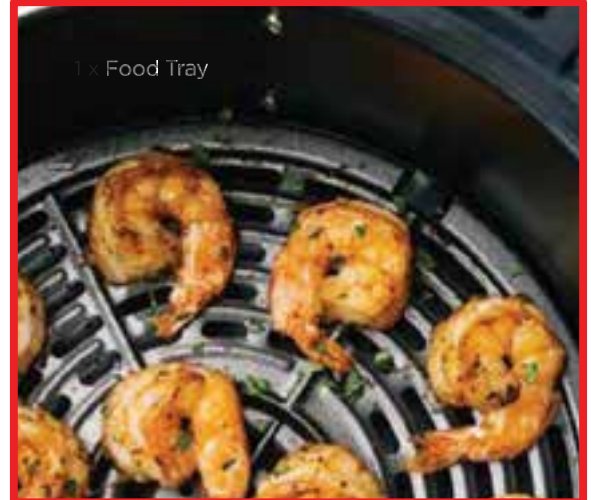

8L DIGITAL AIR FRYER

GAF8L

FEATURES

- 8 COOKING PROGRAMS
- 8 LITRE CAPACITY TEMPERATURE
- CONTROL TOUCH SCREEN LED
- DISPLAY 60 MINUTE TIMER
- OVERHEAT PROTECTION

GERANICA

PRAWNS