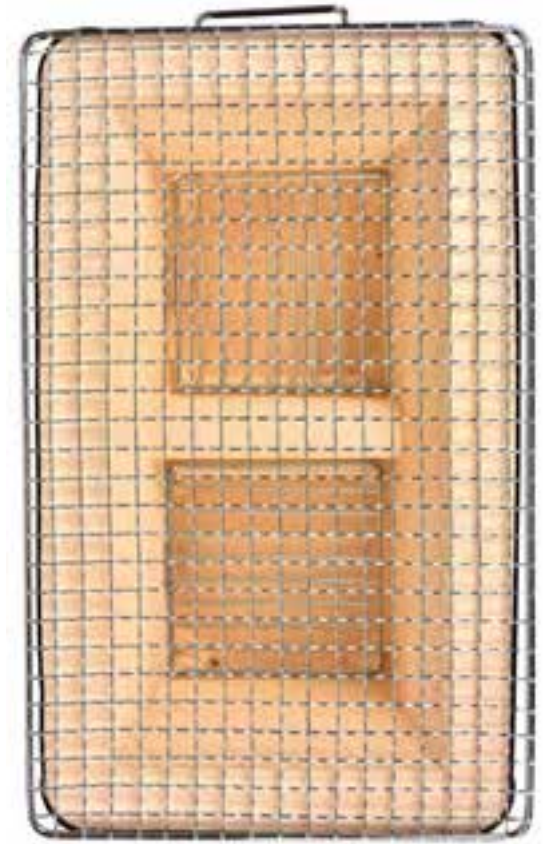

GHG-C2

FEATURES

HEAT INSULATION PORTABLE

& COMPACT TWIN AIR VENTS

DUAL COOKING

WITH DUAL CHARCOAL CHAMBERS TO COOK AT TWO DIFFERENT HEAT LEVELS

PORTABLE DESIGN IDEAL FOR CAMPING AND PICNICS

3 IN 1 CHARCOAL BBQ SMOKER