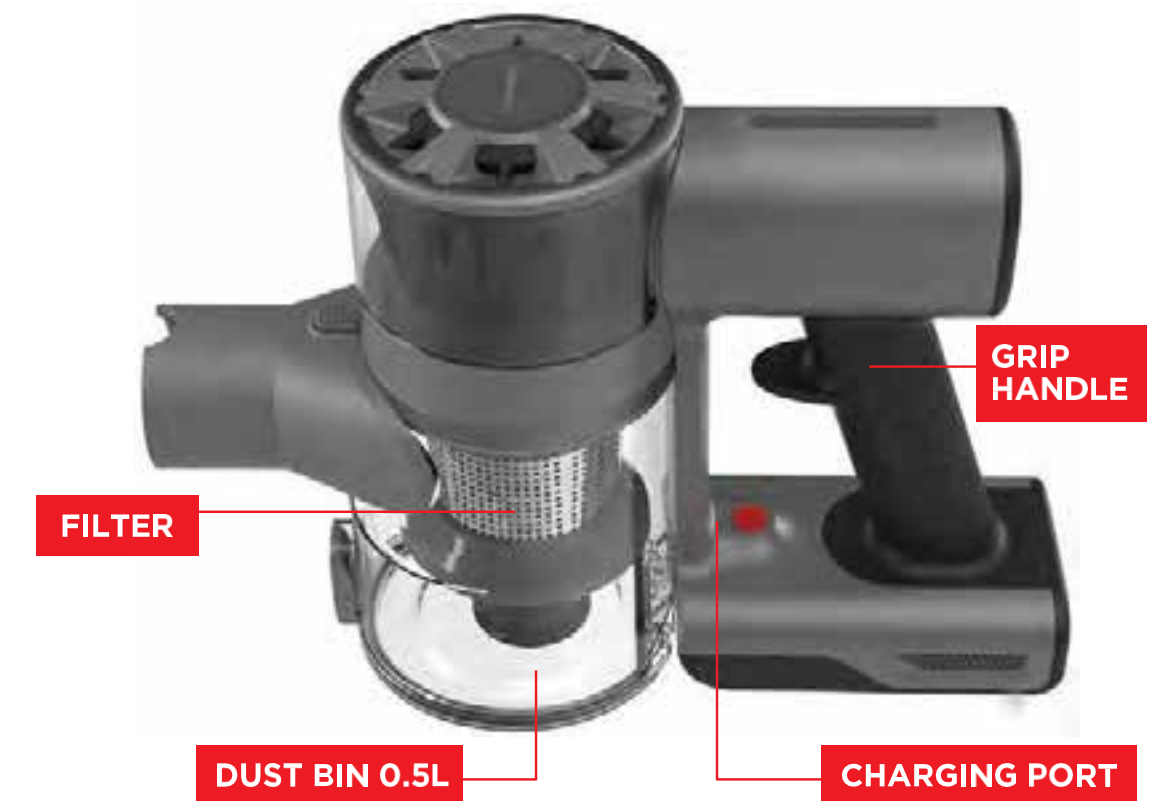

2 IN 1 CORDLESS STICK VACUUM

GSV-120G

FEATURES

2 SPEED SETTINGS

UP TO 35MINS OPERATING TIME

WASHABLE HEPA FILTER

120W DC MOTOR

LARGE MOTORISED FLOOR HEAD BAGLESS

RECHARGEABLE LITHIUM BATTERY 0.5L DUST

BIN CAPACITY

GERANICA

SUPERIOR DC MOTOR

MULTIPURPOSE VACUUMING

DESIGNED FOR ALL SURFACES

Whats Included:

- ✓ 2 in 1 Stick Vacuum Cleaner
- ✓ Wall Mounting Bracket
- ✓ 2 in 1 Crevice Tool
- ✓ Power Adaptor
- ✓ Instruction Manual