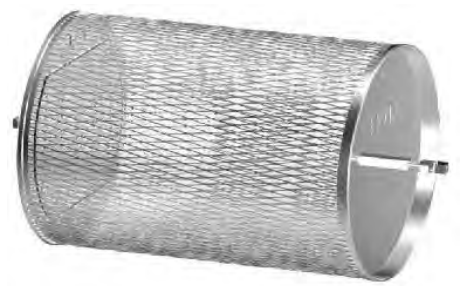

Rotisserie Basket