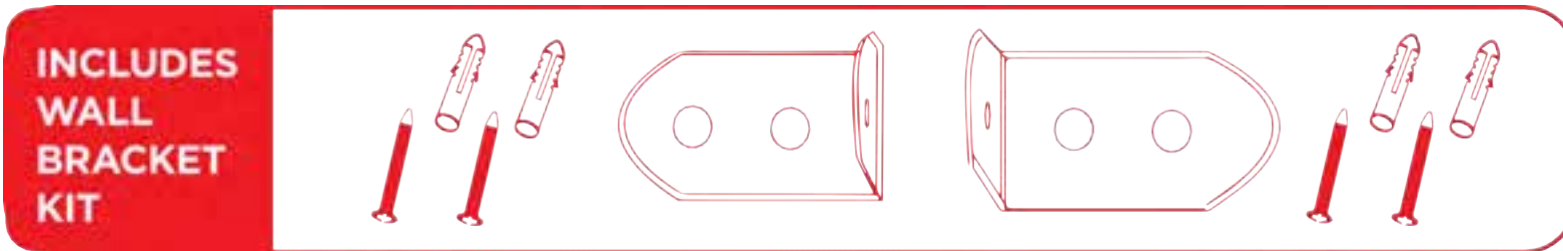

PERFECT FOR ANY OUTDOOR AREAS