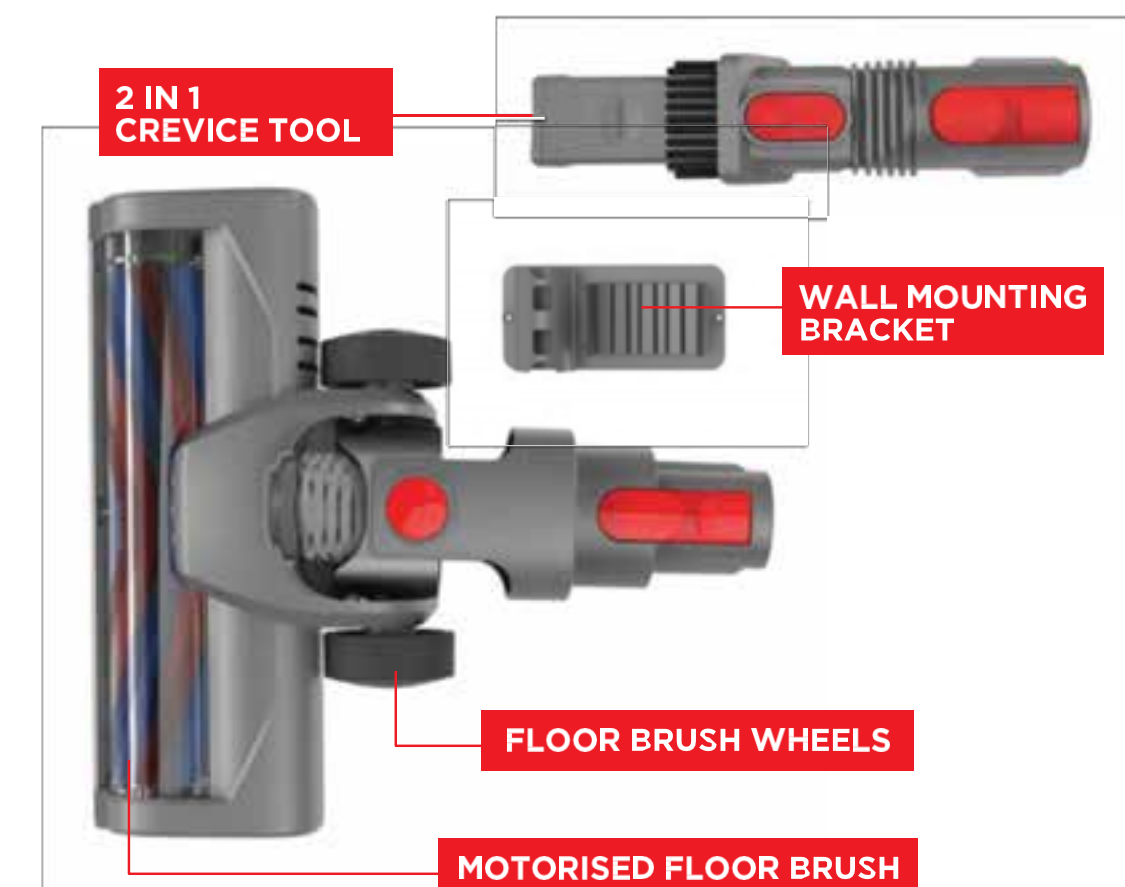

2 IN 1 CORDLESS STICK VACUUM

GSV-120G

FEATURES

2 SPEED SETTINGS

UP TO 35MINS OPERATING TIME

WASHABLE HEPA FILTER

120W DC MOTOR

LARGE MOTORISED FLOOR HEAD BAGLESS

RECHARGEABLE LITHIUM BATTERY 0.5L DUST

BIN CAPACITY

GERANICA

SUPERIOR DC MOTOR

MULTIPURPOSE VACUUMING

DESIGNED FOR ALL SURFACES

Whats Included:

- ✓ 2 in 1 Stick Vacuum Cleaner
- ✓ Wall Mounting Bracket
- ✓ 2 in 1 Crevice Tool
- ✓ Power Adaptor
- ✓ Instruction Manual