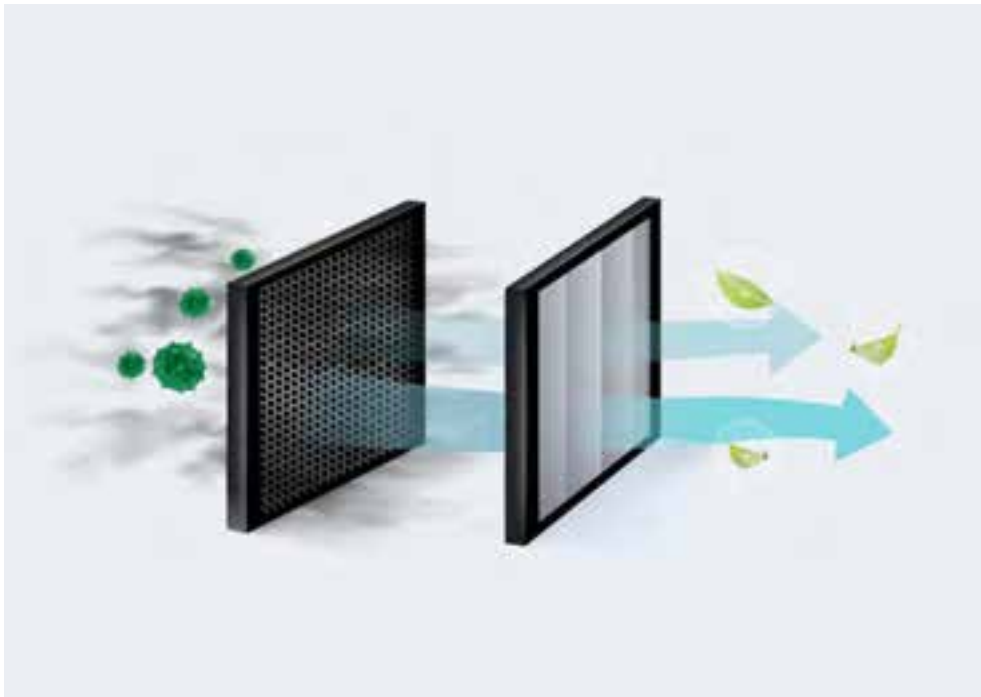

- 3 IN 1 FUNCTION
- 8 X NIGHT LIGHT COLOURS
- 3 SPEED SETTINGS
- SLEEP MODE CONTROL
- PANEL

 COOL / HUMIDITY / NIGHTLIGHT

 USB POWERED

GERMANICA

AIR PURIFIER

GAP2DT

FEATURES

- REMOVES AND PURIFIES AIR
- BUILT-IN RECHARGEABLE BATTERY LIGHTWEIGHT AND PORTABLE DESIGN HEPA FILTER
- QUIET OPERATION