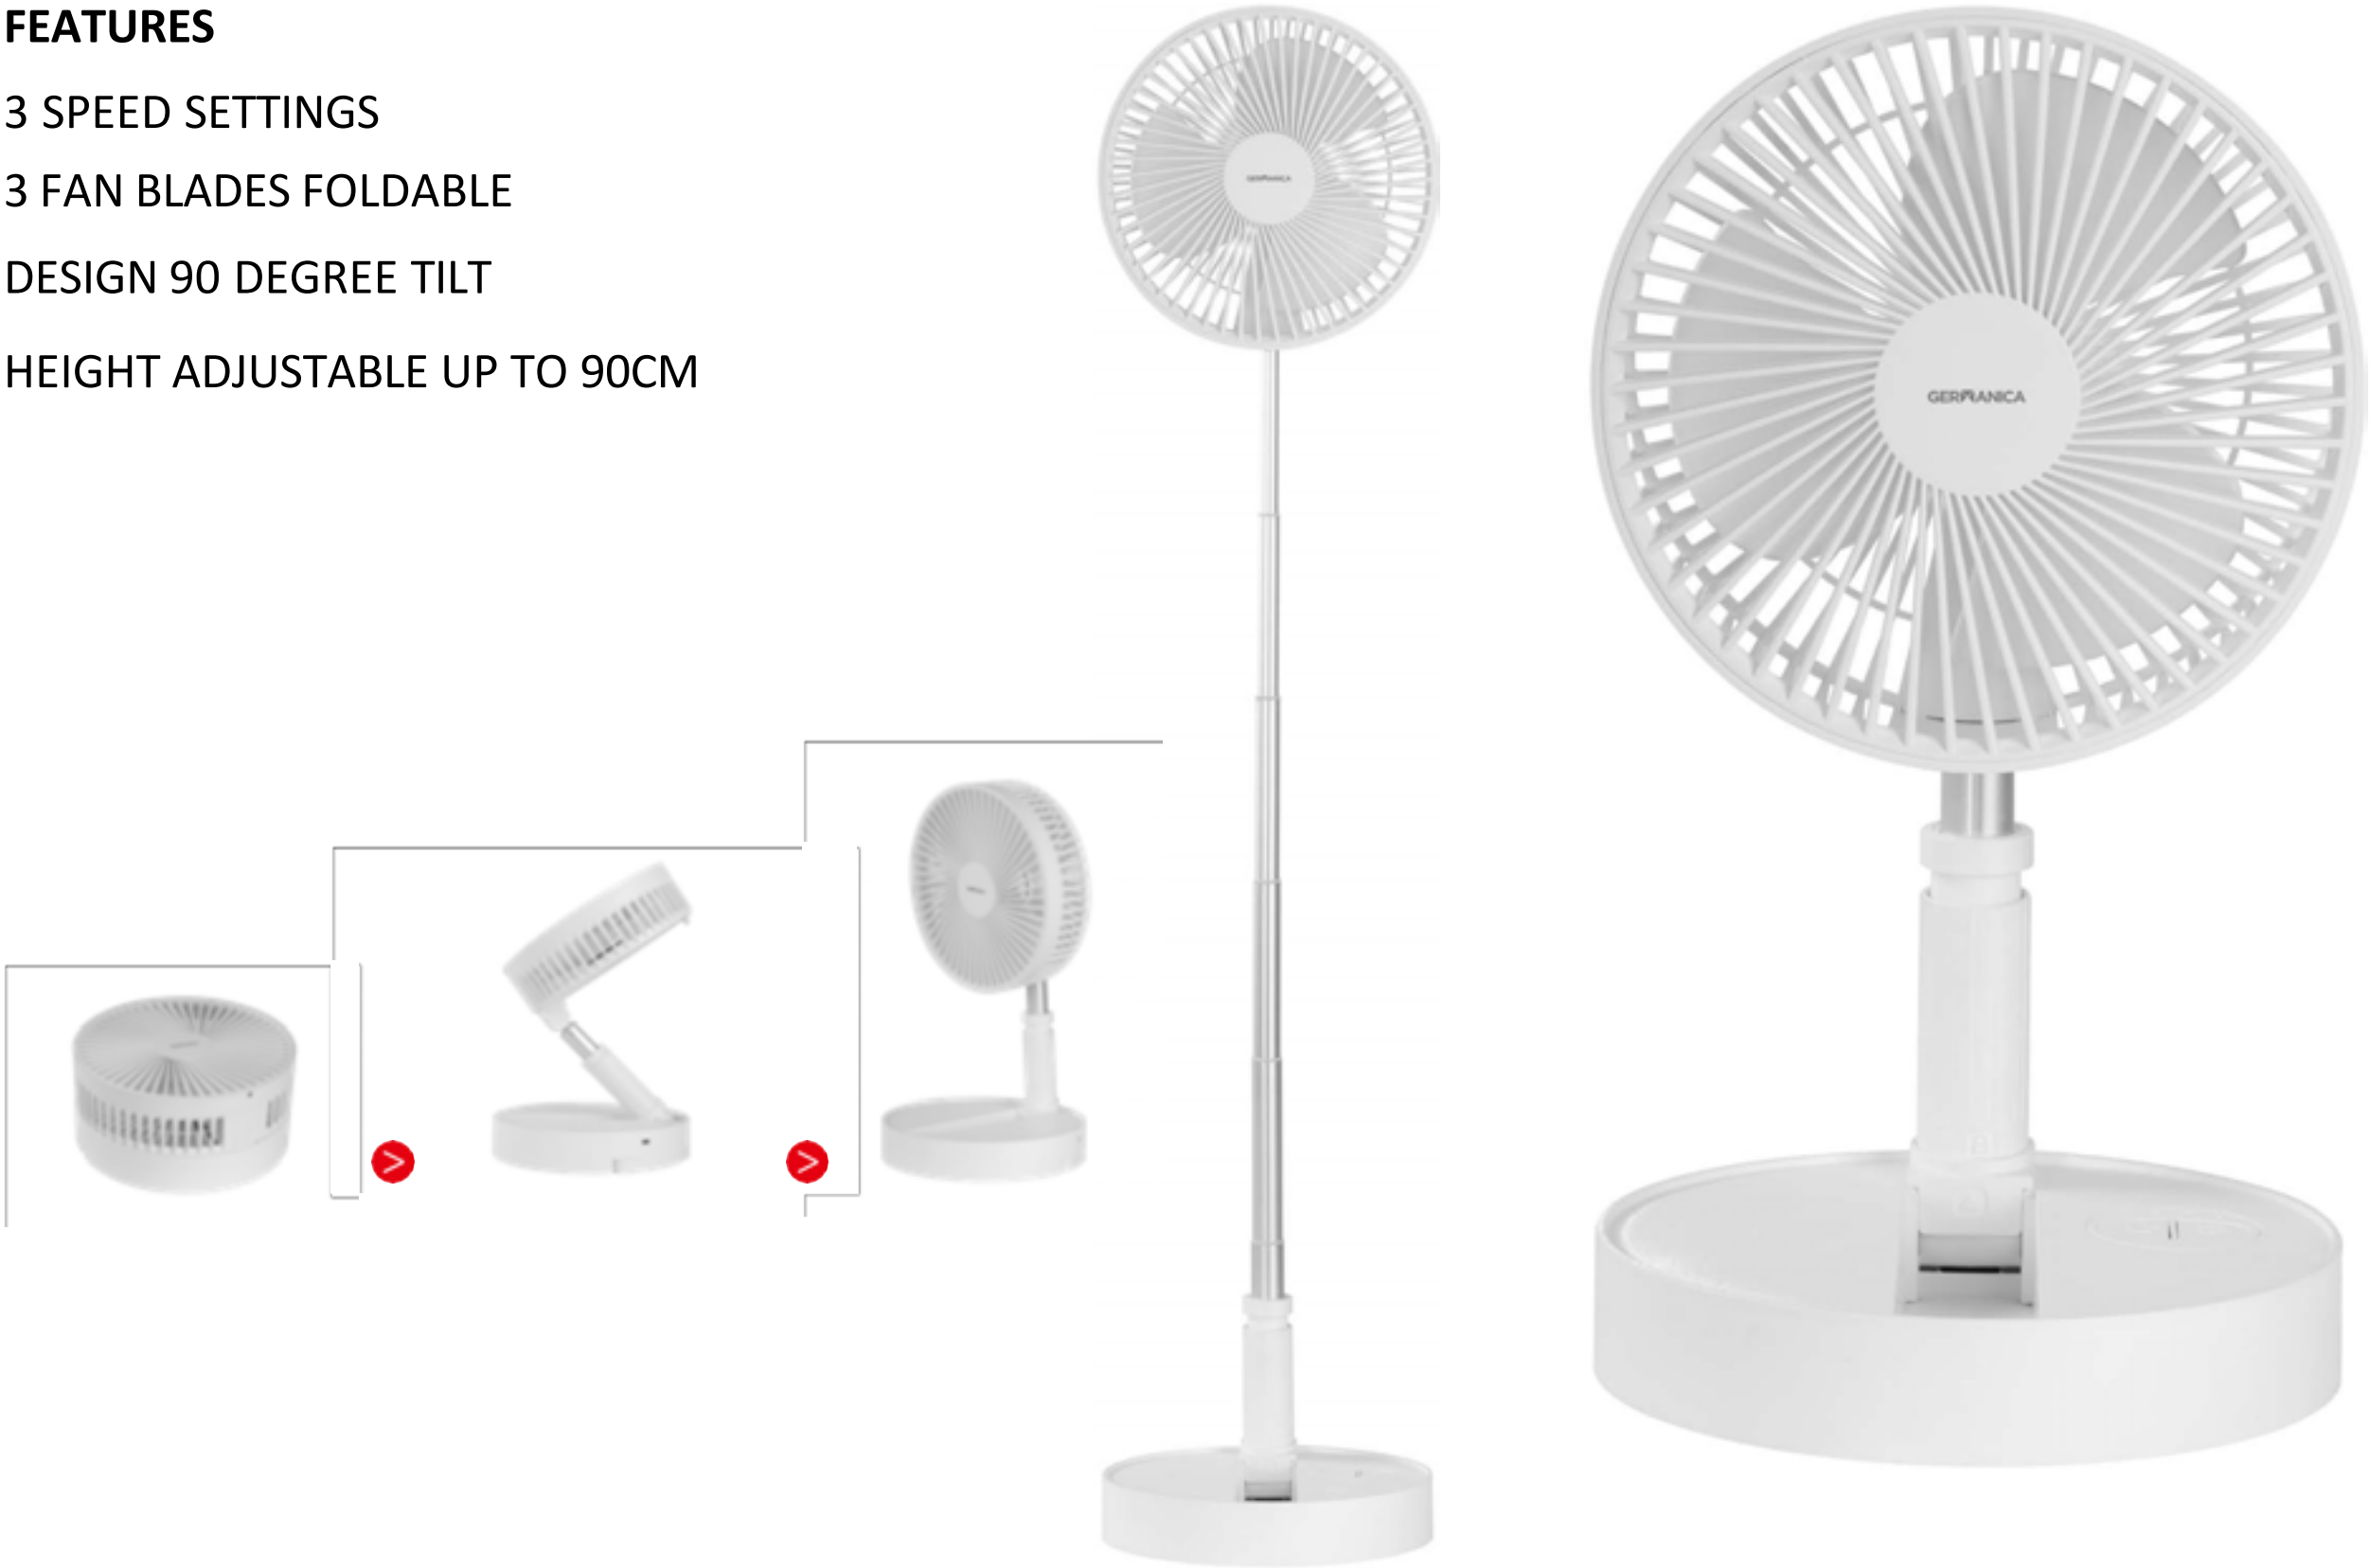

GERMANICA

FOLDABLE USB FAN

GER20CMFF

FEATURES

3 SPEED SETTINGS

3 FAN BLADES FOLDABLE

DESIGN 90 DEGREE TILT

HEIGHT ADJUSTABLE UP TO 90CM

GERMANICA

24CM DIGITAL AIR CIRCULATOR

GF20ACB

FEATURES

- 4 SPEED SETTINGS
- 3 MODES: NORMAL, NATURAL & SLEEP DIGITAL
- TOUCH CONTROLS
- 7.5 HOUR TIMER
- TILT HEAD ADJUSTABLE
- OSCILLATION FUNCTION
- REMOTE CONTROL