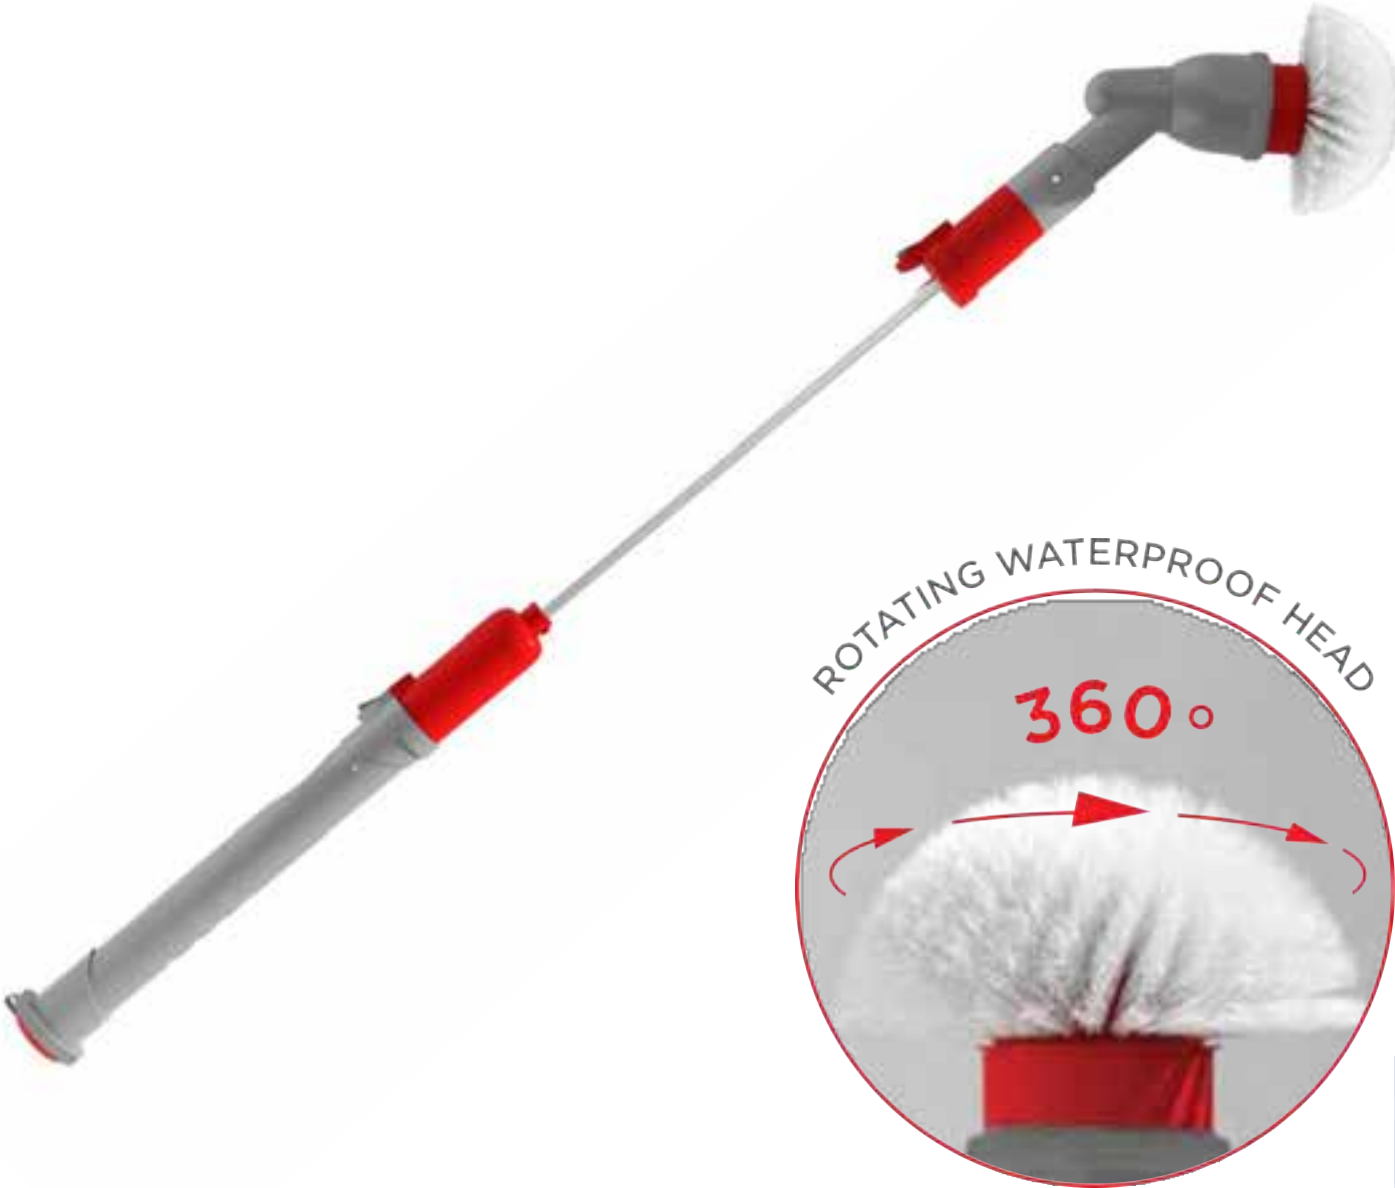

PACKAGE CONTENTS

- CARPET GLIDER
- WINDOW CLEANING TOOL
- IRONING BRUSH
- CLOTH SLEEVE X2
- SMALL CLOTH
- MEASURING CUP
- ANGLE NOZZLE
- FLAT BRUSH
- LARGE ROUND BRUSH
- ROUNDBRUSH
- ADAPTOR
- SCRAPING TOOL

LIGHTWEIGHT CARPET CLEANER

GCC-600GR

FEATURES

- 600W POWER POWERFUL
- SUCTION DUAL TANK
- SYSTEM COMPACT DESIGN
- 6M CABLE LENGTH

EFFECTIVE ON STAINS AND PET MESSSES

COMPATIBLE WITH ANY CARPET SHAMPOO

CORDLESS CLEANING BRUSH

GCB3R

FEATURES

- 430RPM CORDLESS SPIN SPEED
- 2000MAH RECHARGEABLE BATTERY MULTIPLE BRUSH OPTIONS
- PERFECT FOR INDOOR AND OUTDOOR USE

LTI- E I L

EFF H

TH H L I E
I ITH T E FH H HE I

ALL PURPOSE BRUSH

HEAVY DUTY BRUSH