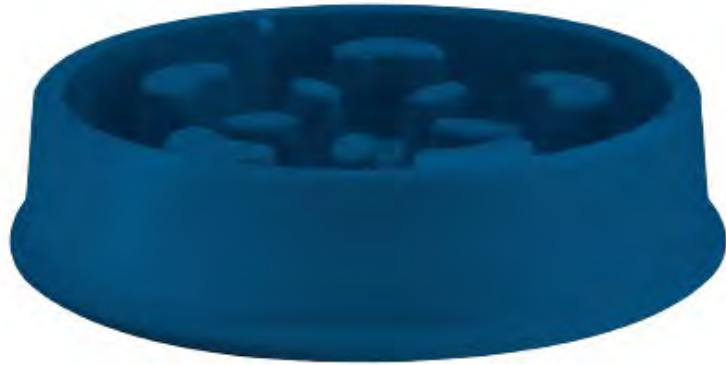

MIXED PET

SLOW FEEDER BOWL

UXPETBOW1

URBANWORX