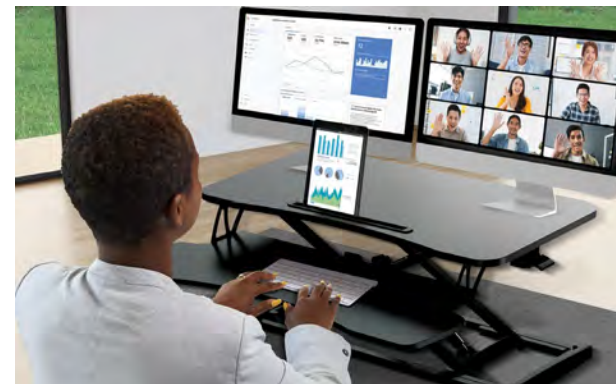

# Laptop Stand

UXLAPSTA

URBANWORX

- Suitable for most laptops and Tablets
- Height Adjustable
- Ergonomic Design
- Lightweight
- Anti-Slip design