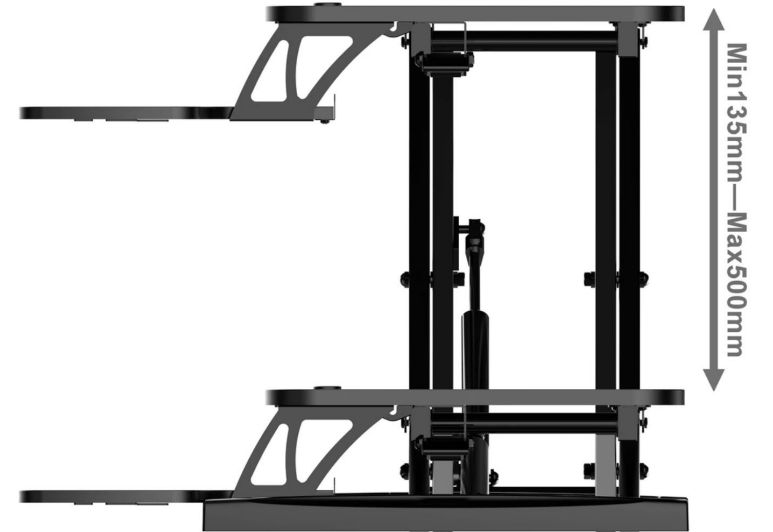

# Desk Riser

UX3DGR

URBANWORX

- Squeeze Handle for Adjustable Height
- Gas Spring Lift
- Sturdy Steel Frame
- Space Efficient
- Cable Management