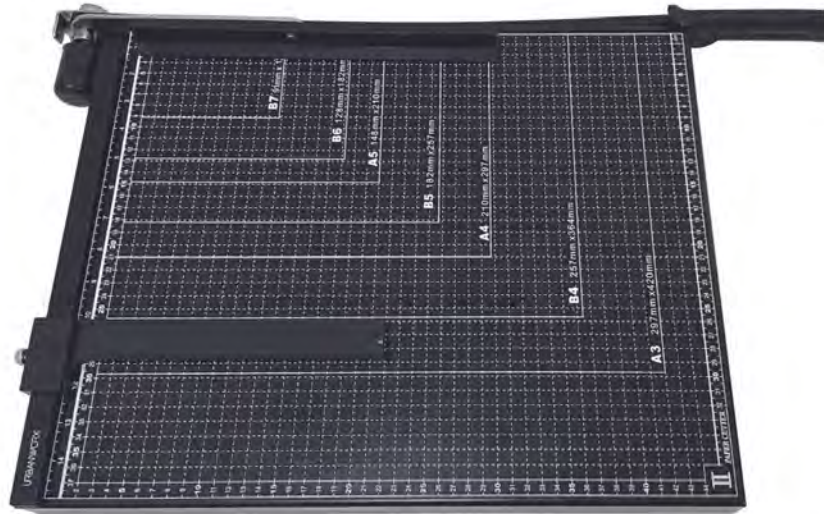

A3 Paper Cutter

UX21A3G

UX

URBANWORX

- Multiple Size Guide – A3/A4/A5/B5/B6/B7
- Precise Cutting
- Paper Holder
- Max 12 Sheets cut at a time (70g)
- Safety Locking Device