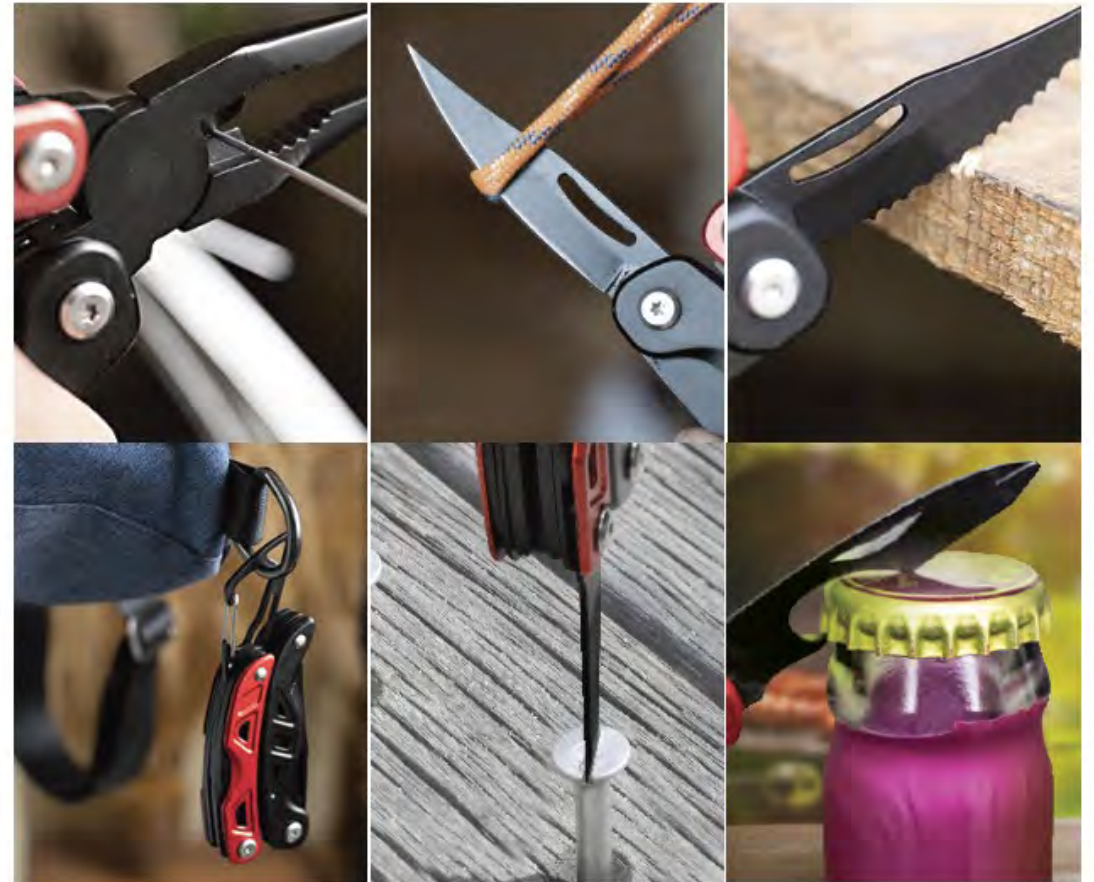

# MULTI-FUNCTIONAL PLIERS

UXMULTIPL

URBANWORX

- - 9-IN-1 FUNCTIONS
- - ERGONOMIC DESIGN
- - CORROSION RESISTANCE
- - TEMPERATURE RESISTANCE
- - PORTABLE & LIGHT