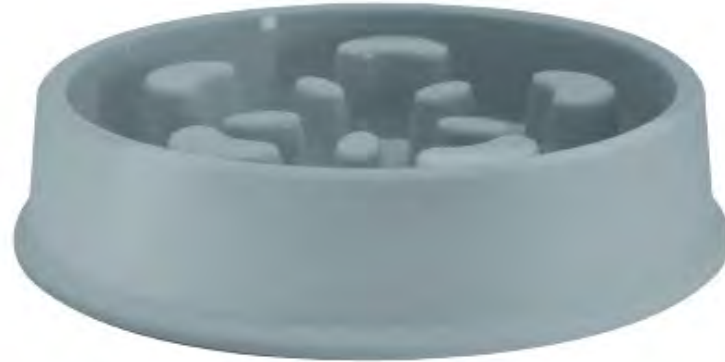

MIXED PET

SLOW FEEDER BOWL

UXPETBOW1

URBANWORX