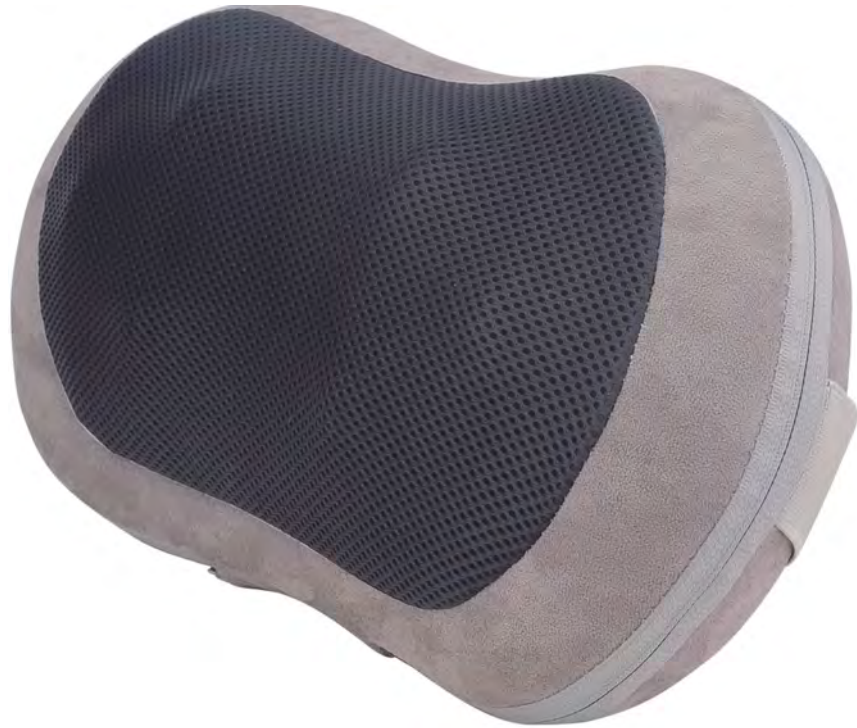

Rechargeable Massage Fun

UX8SMG

URBANWORX

- 6 Rotating Massage Heads
- Heating System
- Massage Ball Rotation
- Elastic Strap for Chair Mounting
- Perfect for Home or Office Use