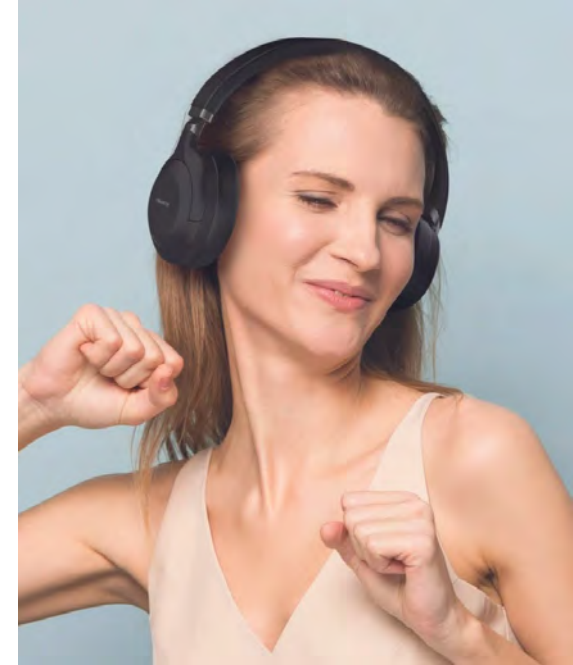

Active Noise Cancelling Headphones

UXANH8

- Active Noise Cancelling
- Clear & Crisp Audio
- Bluetooth Technology
- Deep Authentic Bass

- Up to 15 Hours Playtime
- Quick Charging
- Includes Carry Bag