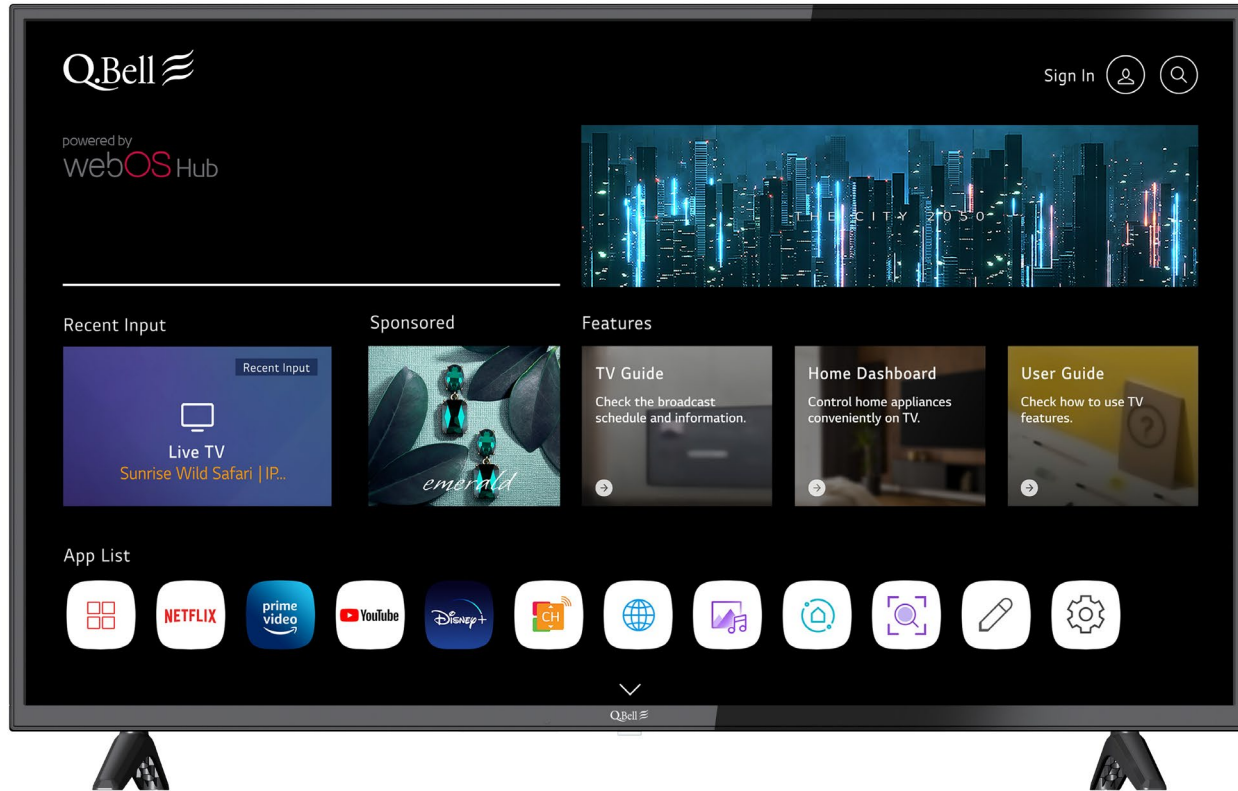

Full HD WebOS Hub TV