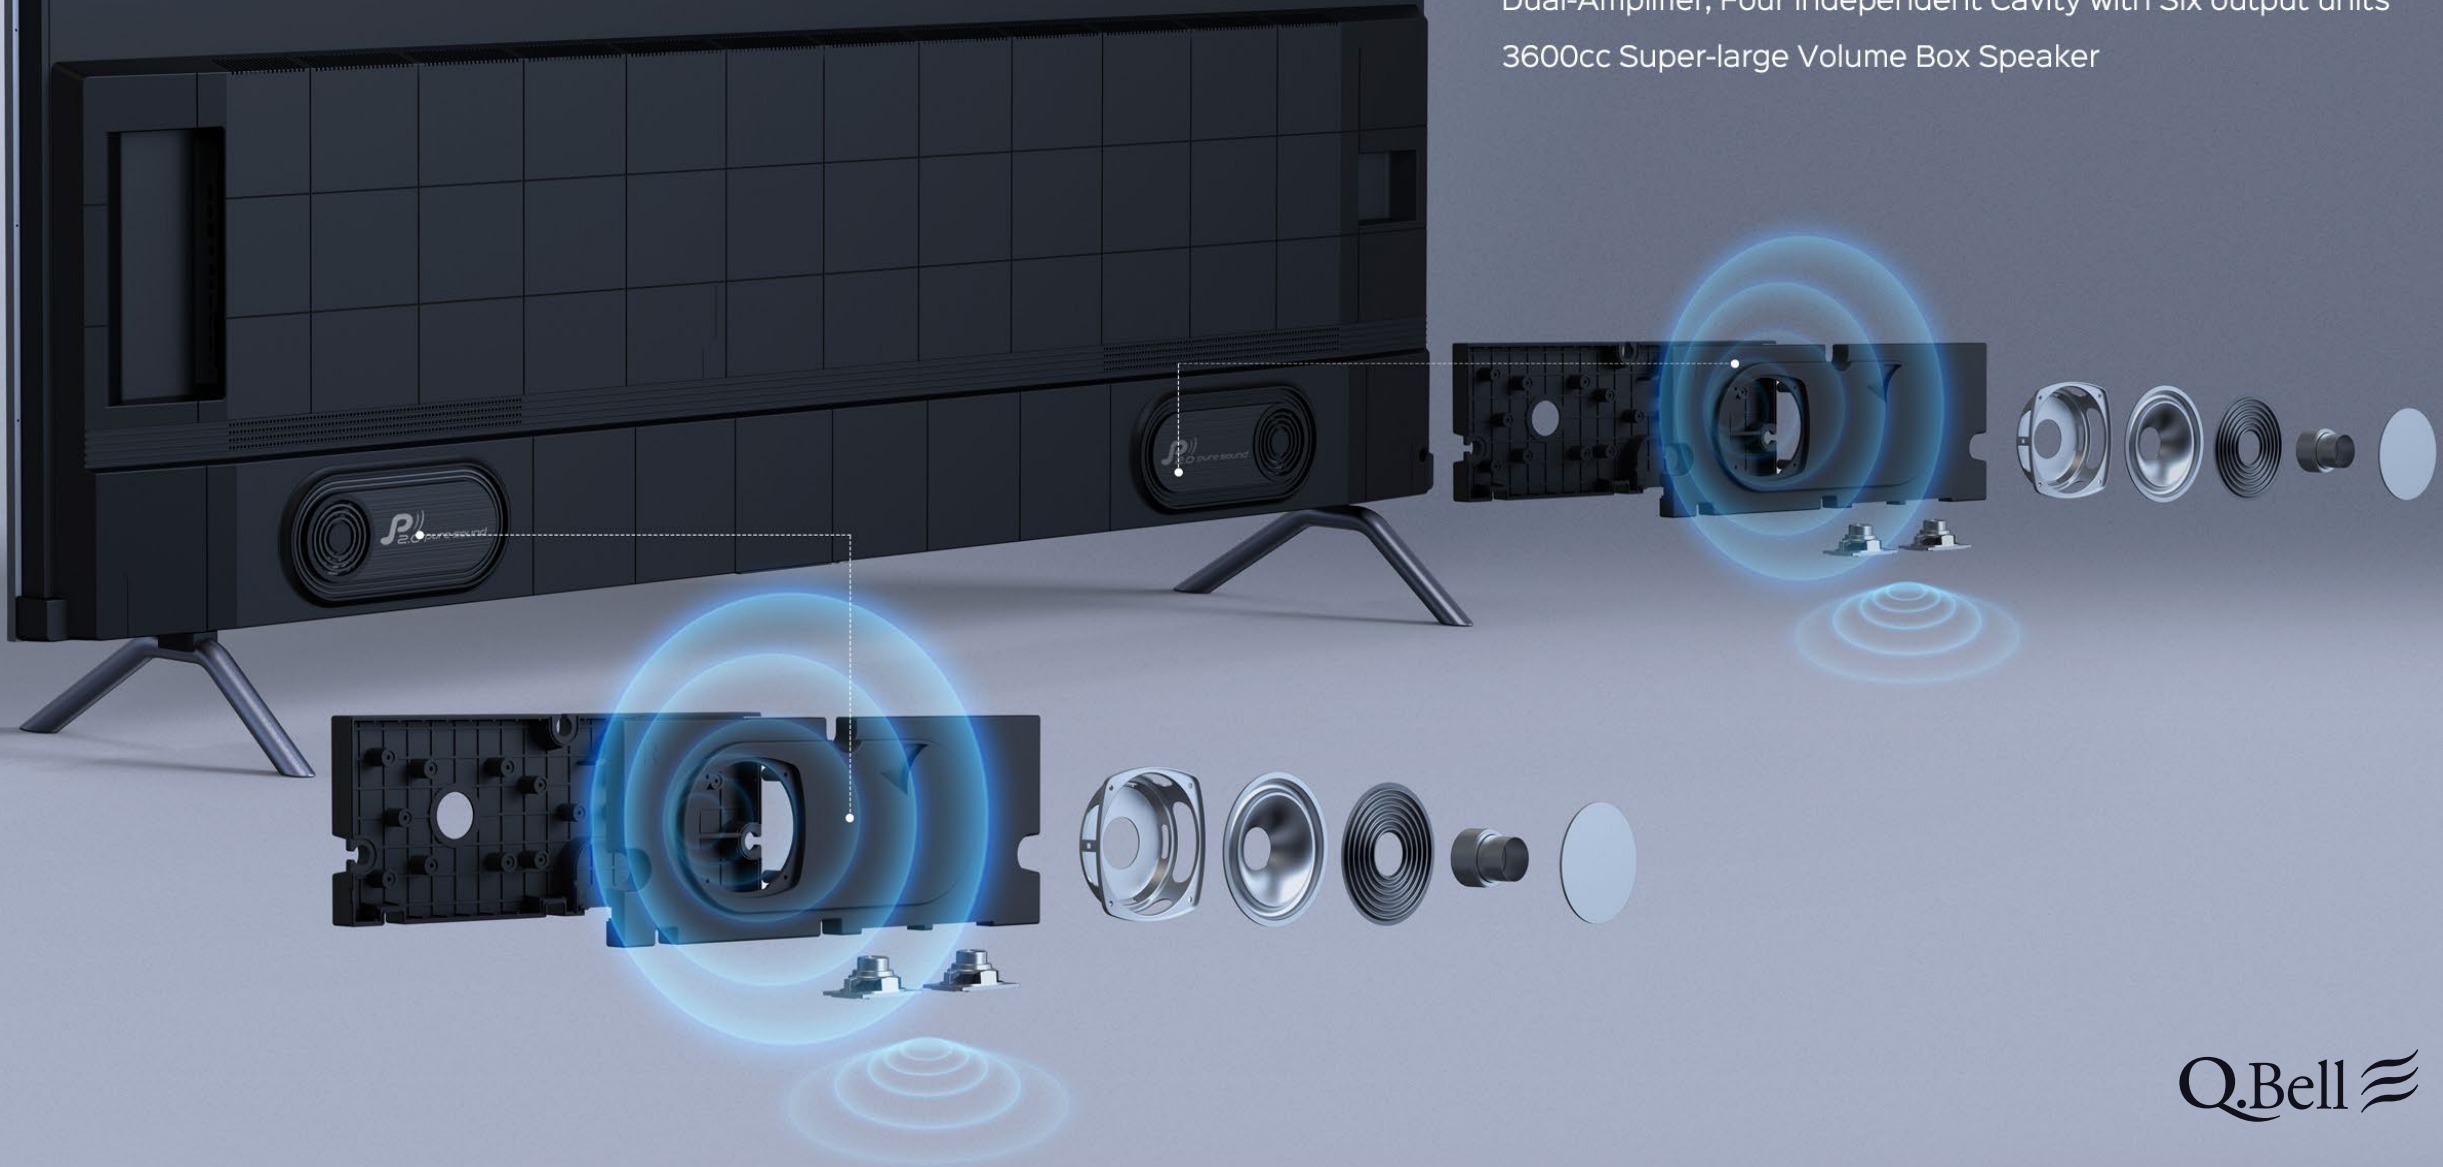

## 60W Output Super Sound Power

Dual-Amplifier, Four Independent Cavity with Six output units

3600cc Super-large Volume Box Speaker

Q.Bell 

QLED

Q.Bell 