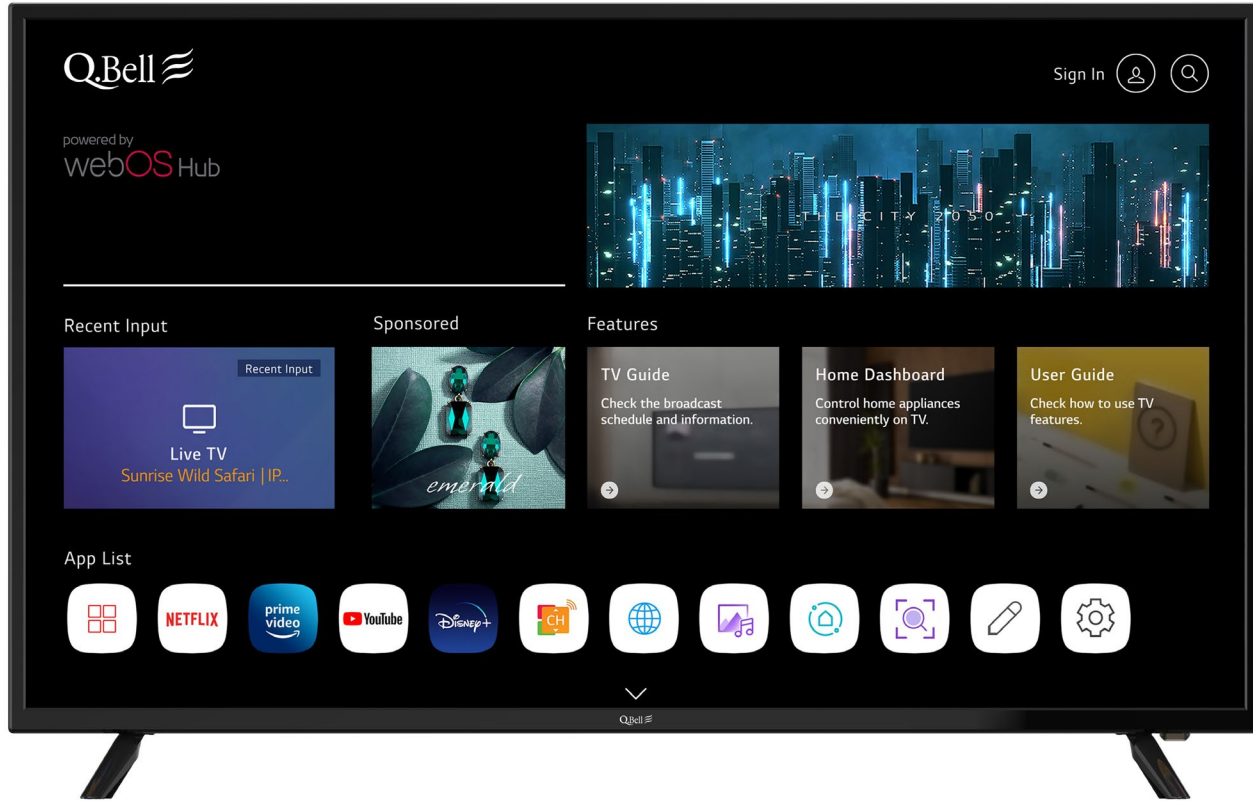

# 4K ULTRA HD WebOS Hub TV

Q.Bell 

TV Sizes (inch)
85"
75"
70"
65"
55"

**4K ULTRA HD**

**HDR**  
HIGH DYNAMIC RANGE

**HbbTV**

powered by **webOS Hub**

Works with **Apple AirPlay**

Works with **Apple Home**

**NETFLIX**

**YouTube**

**prime video**

**Disney+**

# 4K Ultra HD WebOS Hub TV

Q.Bell 

TV Sizes (inch)
65"
55"
50"
43"

**4K ULTRA HD**

**HDMI**  
HIGH-DEFINITION MULTIMEDIA INTERFACE

**ARC**  
AUDIO RETURN CHANNEL

 **1.07 Billion COLOURS**

**HbbTV**