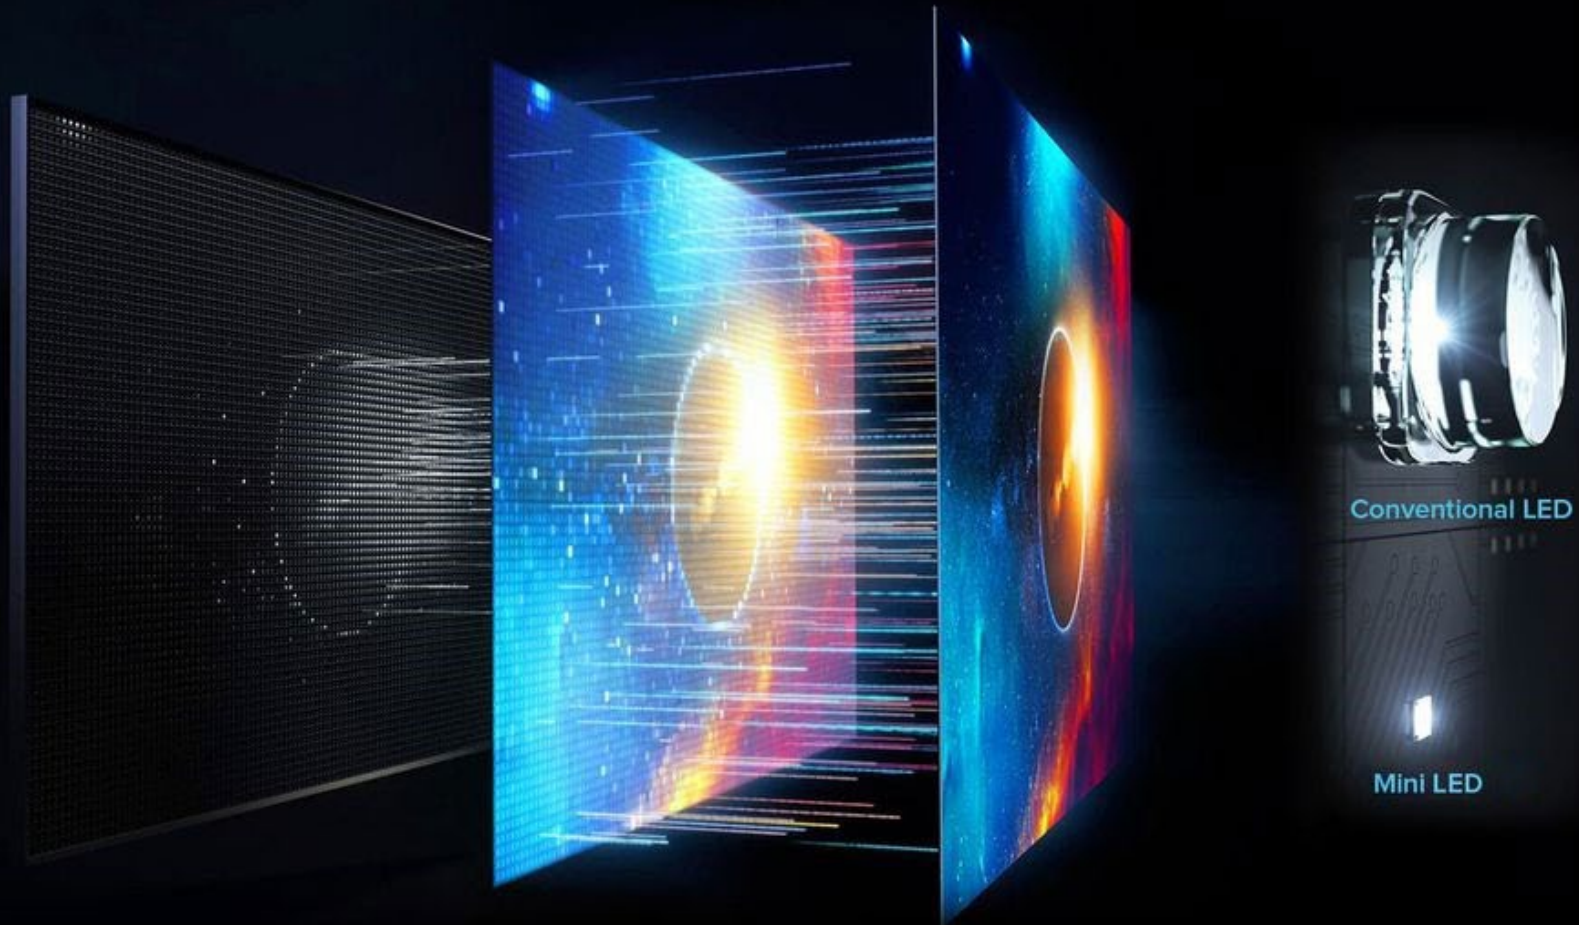

Mini LED – Precision Backlight Technology

Outstanding Mini LED Full Array backpanel technology delivers striking levels of brightness. Precision Mini LEDs create hundreds of local dimming zones to deliver incredible contrast, and enhance picture quality across-the-board. Enjoy brighter whites, darker blacks, and richer colours.