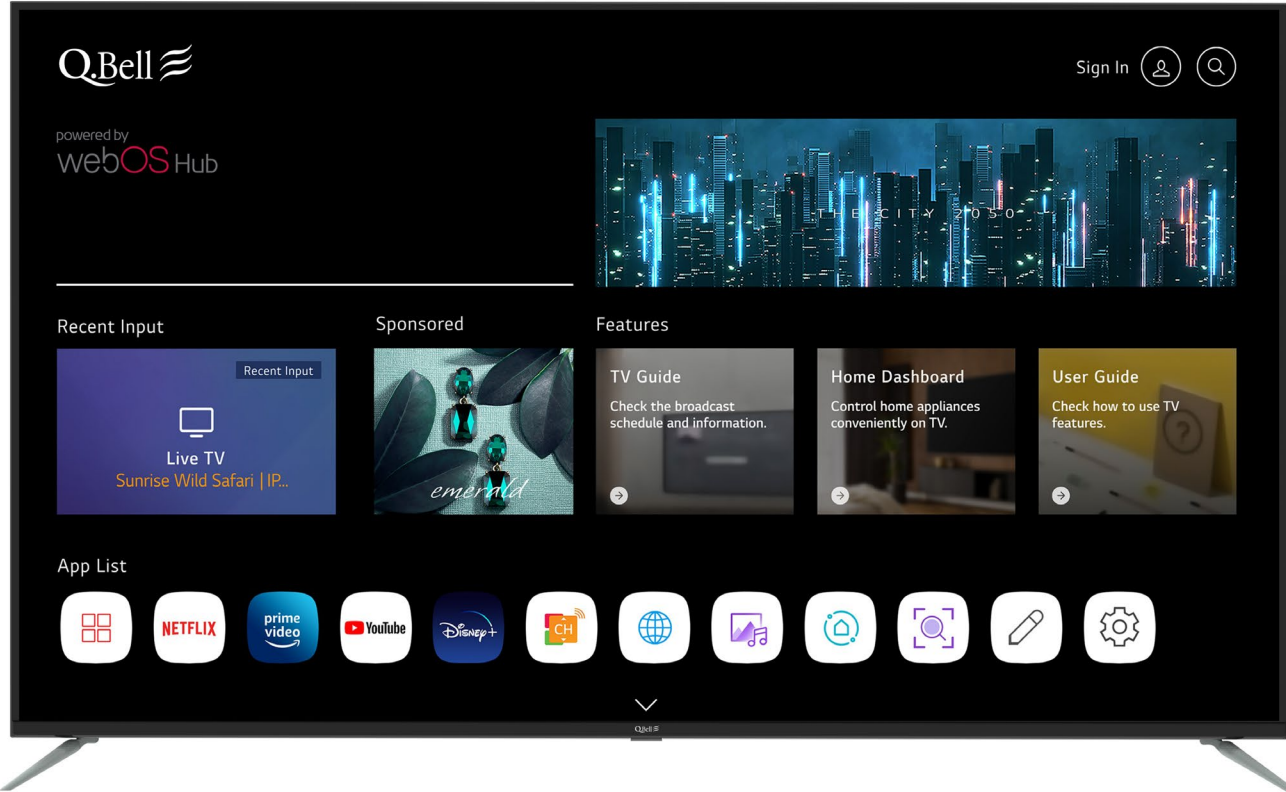

# 4K Ultra HD Series 9

**4K** ULTRA HD

**HDR**  
HIGH DYNAMIC RANGE

 **1.07 Billion**  
COLOURS

# 4K ULTRA HD WebOS Hub TV

Q.Bell 

TV Sizes (inch)
85"
75"
70"
65"
55"

**4K ULTRA HD**

**HDR**  
HIGH DYNAMIC RANGE

**HbbTV**

powered by **webOS Hub**

Works with **Apple AirPlay**