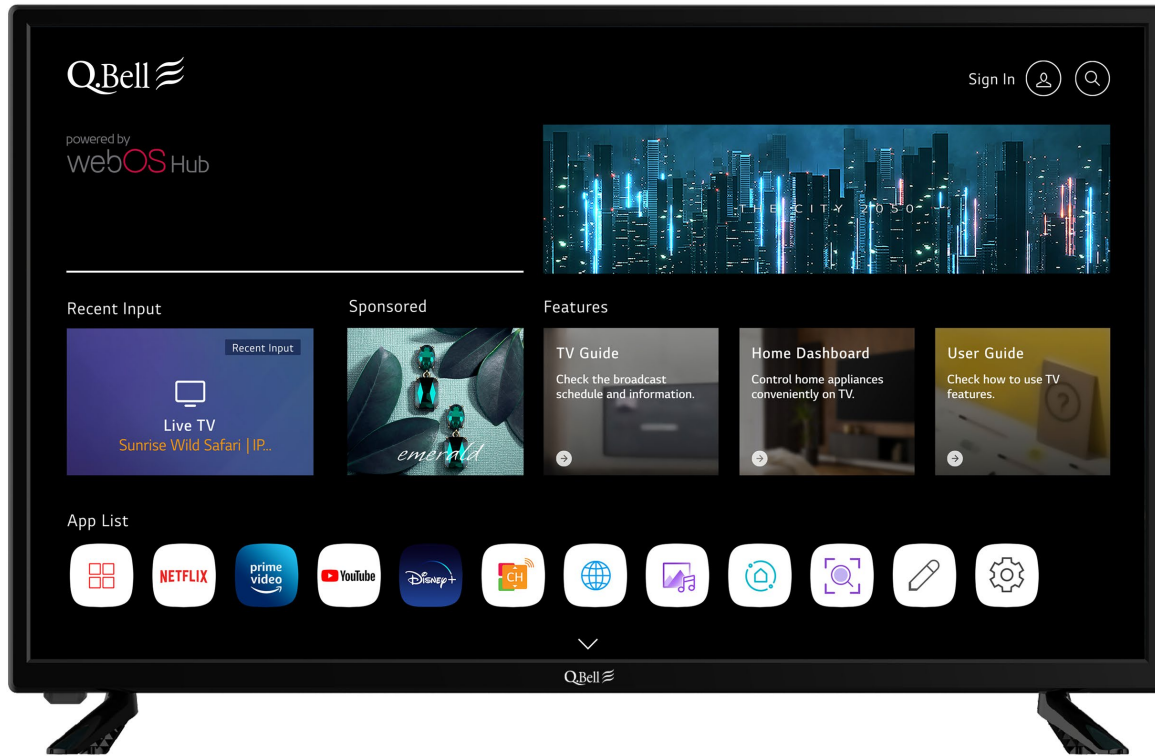

HD WebOS Hub TV

Q.Bell

TV Sizes (inch)

32"

24"

HD HIGH DEFINITION

HDMI
HIGH-DEFINITION MULTIMEDIA INTERFACE

ARC
AUDIO RETURN CHANNEL

HbbTV

powered by **webOS** Hub

Works with **Apple AirPlay**

Works with **Apple Home**

NETFLIX

YouTube

prime video

Disney+