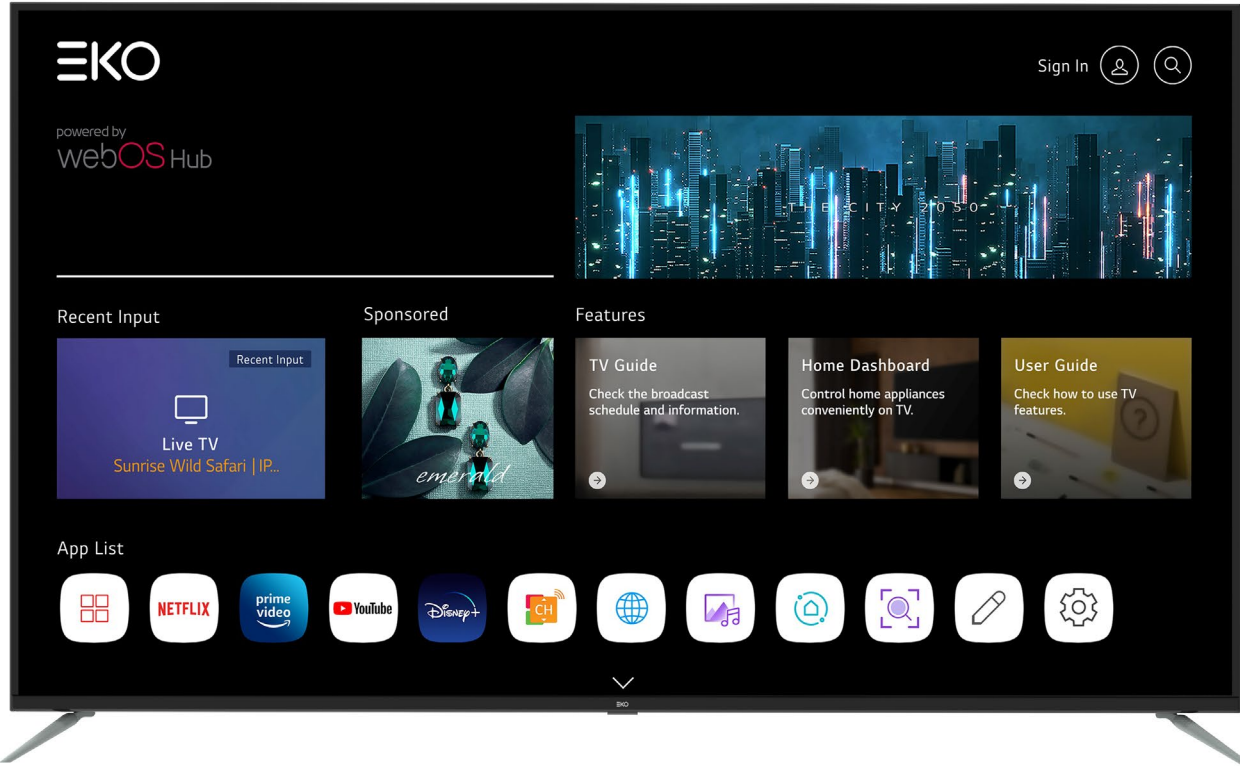

4K ULTRA HD WebOS Hub TV

TV Sizes (inch)
85"
75"
70"
65"
55"

powered by **webOS** Hub