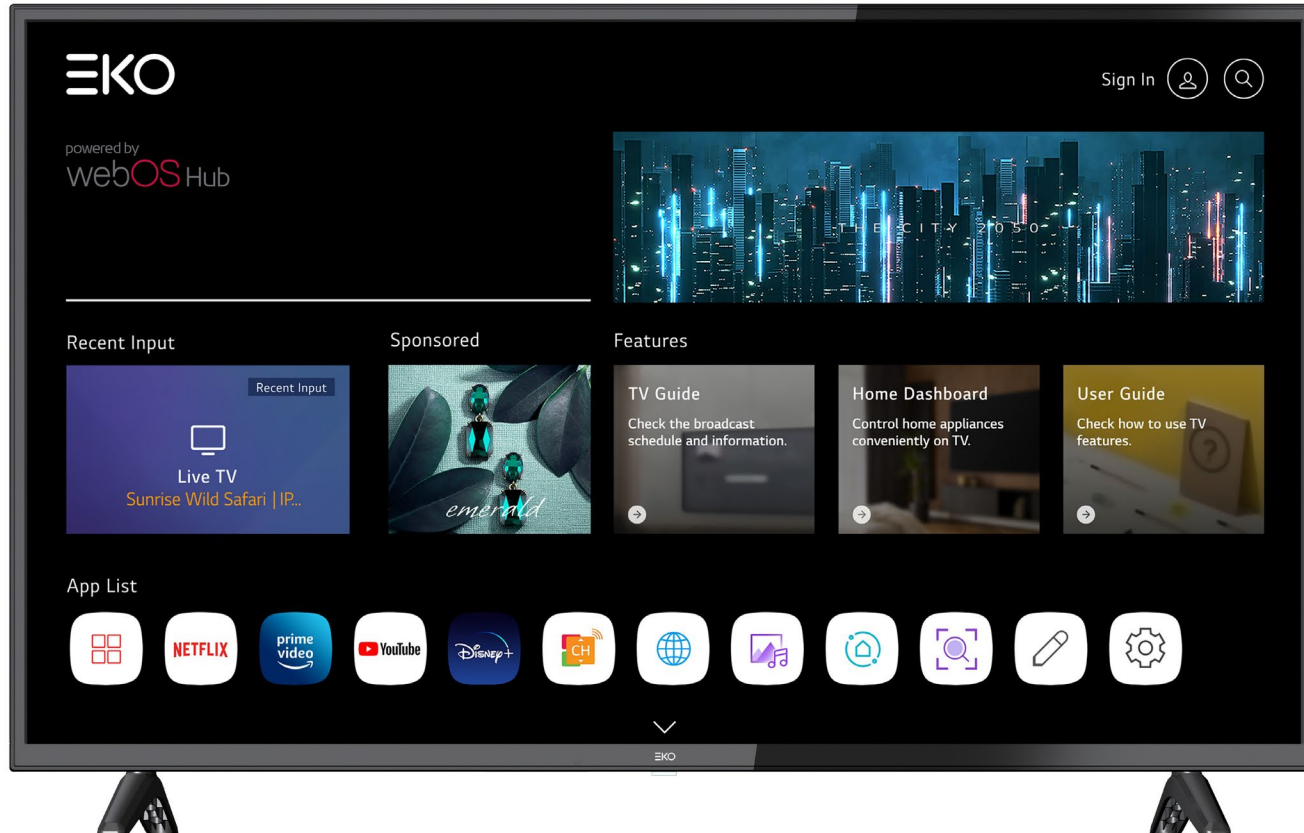

# 4K Ultra HD WebOS Hub TV

EKO

TV Sizes (inch)
65"
55"
50"
43"

4K ULTRA HD

HDMI  
HIGH-DEFINITION MULTIMEDIA INTERFACE

ARC  
AUDIO RETURN CHANNEL

1.07 Billion  
COLOURS

HbbTV

powered by webOS Hub

Works with  
Apple AirPlay

Works with  
Apple Home

NETFLIX

YouTube

prime video

Disney+

# Full HD WebOS Hub TV

EKO

TV Sizes (inch)
43"
42"
40"

FHD FULL HIGH DEFINITION

HDMI HIGH-DEFINITION MULTIMEDIA INTERFACE

ARC AUDIO RETURN CHANNEL

HbbTV

powered by webOS Hub