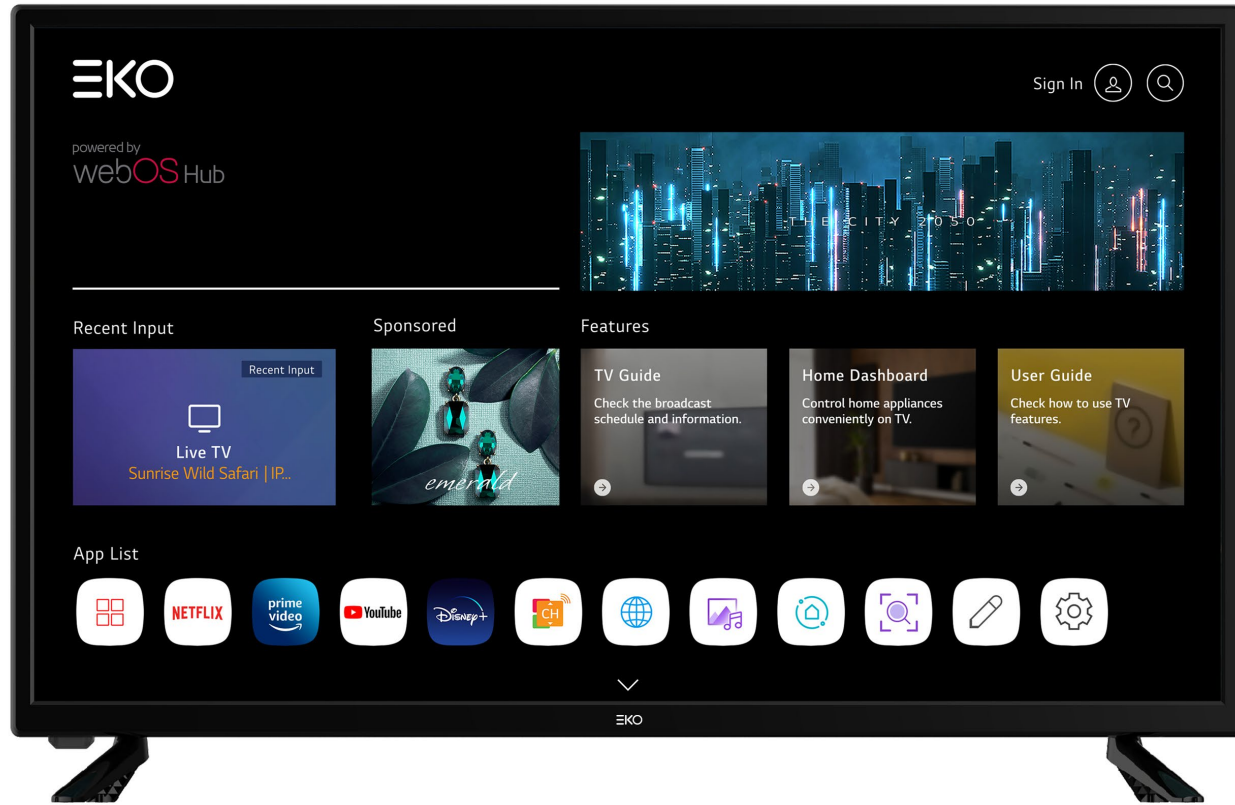

HD WebOS Hub TV