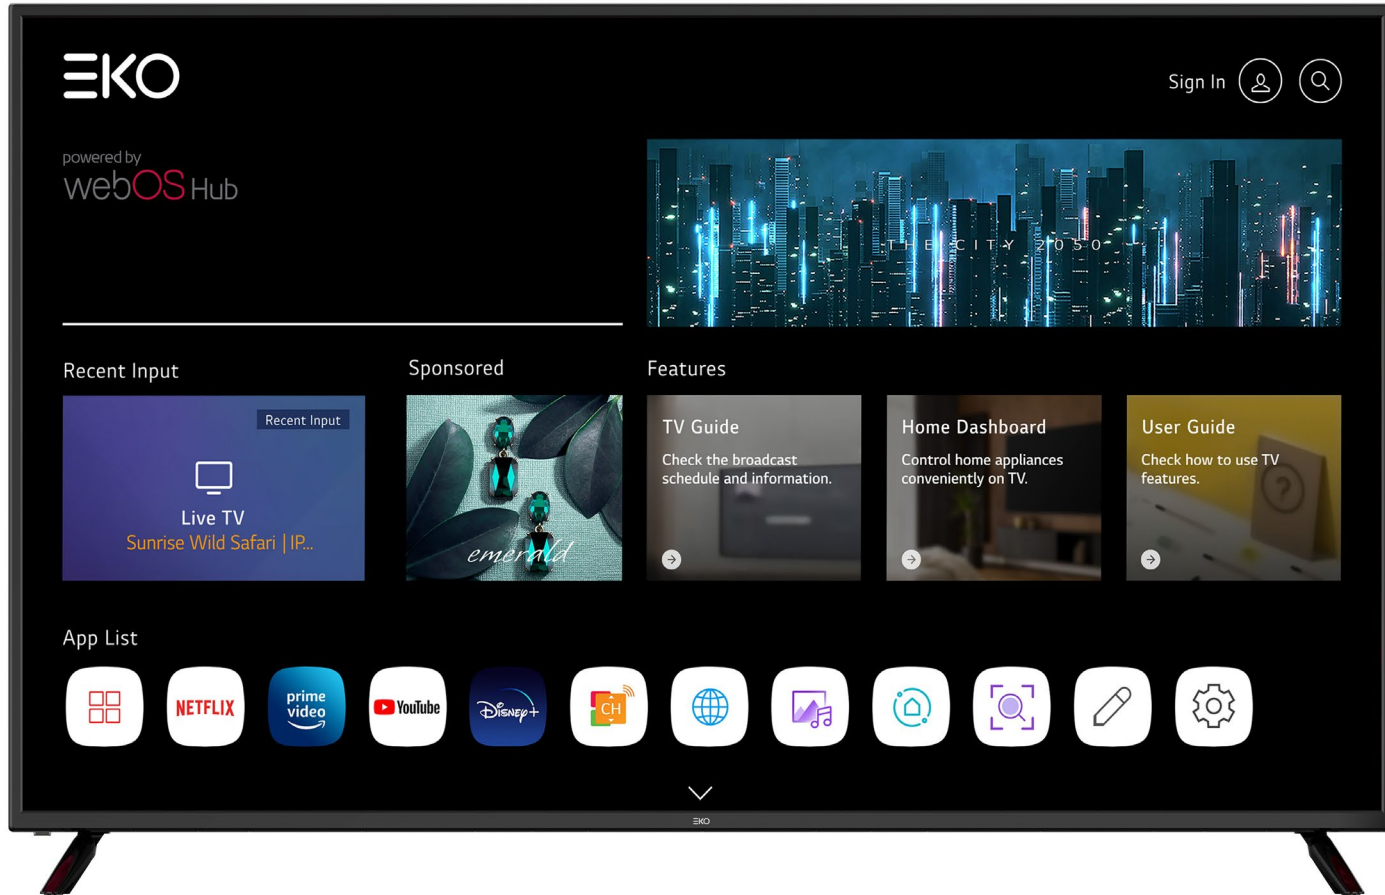

# 4K ULTRA HD WebOS Hub TV

TV Sizes (inch)
85"
75"
70"
65"
55"

powered by **webOS** Hub

# 4K Ultra HD WebOS Hub TV

EKO

TV Sizes (inch)
65"
55"
50"
43"

4K ULTRA HD

HDMI  
HIGH-DEFINITION MULTIMEDIA INTERFACE

ARC  
AUDIO RETURN CHANNEL

1.07 Billion  
COLOURS

HbbTV