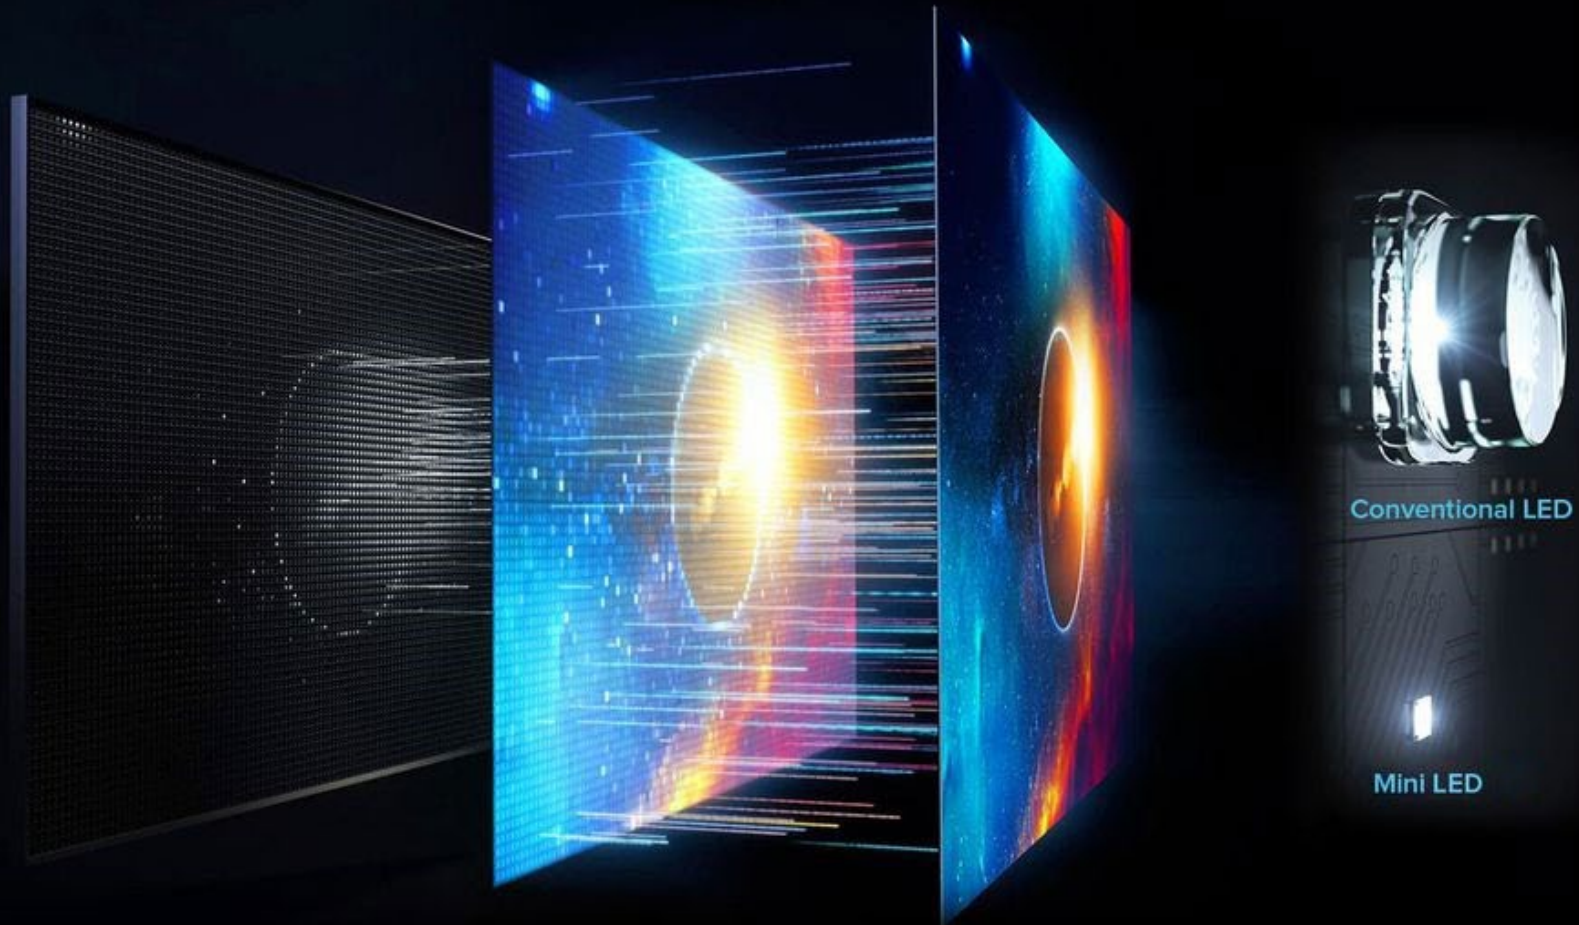

## 144Hz Refresh Rate

*A gamers dream, High Refresh Rate matches TV panel response with game frame rates. Able to handle the most intense game sequences, the 144Hz keeps your visuals smooth and clear. Avoid screen tearing and experience smooth, engaging gameplay just as the developers intended.*